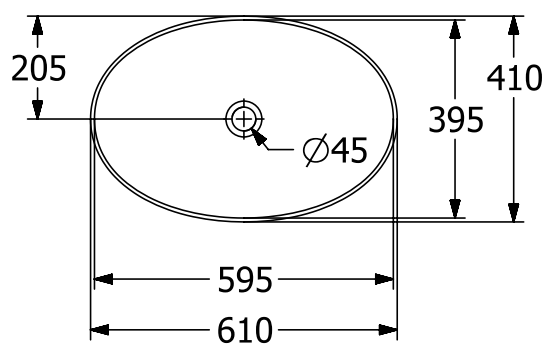

WASHBASINS ARTIS

PRODUCT INFORMATION

1. POSITION

Article number	41986101
Article title	Villeroy & Boch Artis Surface-mounted washbasin, 610 x 410 x 130 mm, without overflow, White Alpin
Product designation	Surface-mounted washbasin
Collection	Artis
Assembly / Assembly type	Surface-mounted
Scope of delivery	1 x surface-mounted washbasin , 1 x fastening set 1 x cut-out template
Ordering information	Please order non-closable drain valve separately.
Length in mm	410
Width in mm	610
Height in mm	130
Interior depth	105
Weight in kg	8,85
express delivery	No
Suitable for	Wall-mounted tap fittings, Matching Villeroy&Boch furniture Tap fitting with raised base
Material	TitanCeram
Surface	glossy
Colour name	White Alpin
With TitanGlaze	No
With overflow	No
EAN number	4051202383022

COLOUR

COLOUR DESIGNATION

White Alpin

TECHNICAL DRAWINGS

41986101

EXPLOSION DRAWINGS

BILL OF MATERIALS

No.	Article No.	Description	Quantity
1	92238700	Fastening set	1