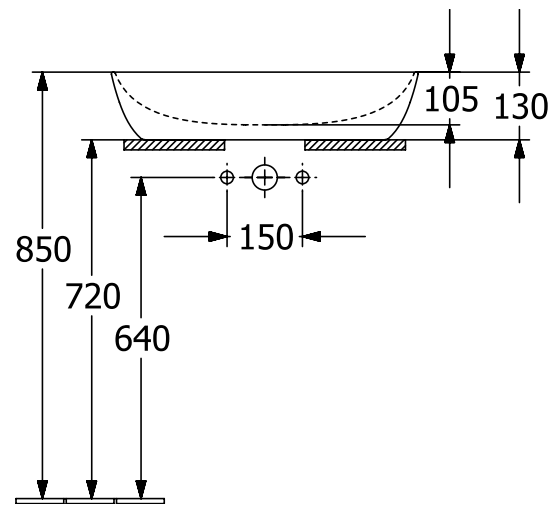

WASHBASINS ARTIS

PRODUCT INFORMATION

1. POSITION

Article number	41986101
Article title	Villeroy & Boch Artis Surface-mounted washbasin, 610 x 410 x 130 mm, without overflow, White Alpin
Product designation	Surface-mounted washbasin
Collection	Artis
Assembly / Assembly type	Surface-mounted
Scope of delivery	1 x surface-mounted washbasin , 1 x fastening set 1 x cut-out template
Ordering information	Please order non-closable drain valve separately.
Length in mm	410
Width in mm	610
Height in mm	130
Interior depth	105
Weight in kg	8,85
express delivery	No
Suitable for	Wall-mounted tap fittings, Matching Villeroy&Boch furniture Tap fitting with raised base
Material	TitanCeram
Surface	glossy
Colour name	White Alpin
With TitanGlaze	No
With overflow	No
EAN number	4051202383022

COLOUR

COLOUR DESIGNATION

White Alpin

TECHNICAL DRAWINGS

41986101

EXPLOSION DRAWINGS

BILL OF MATERIALS

No.	Article No.	Description	Quantity
1	92238700	Fastening set	1