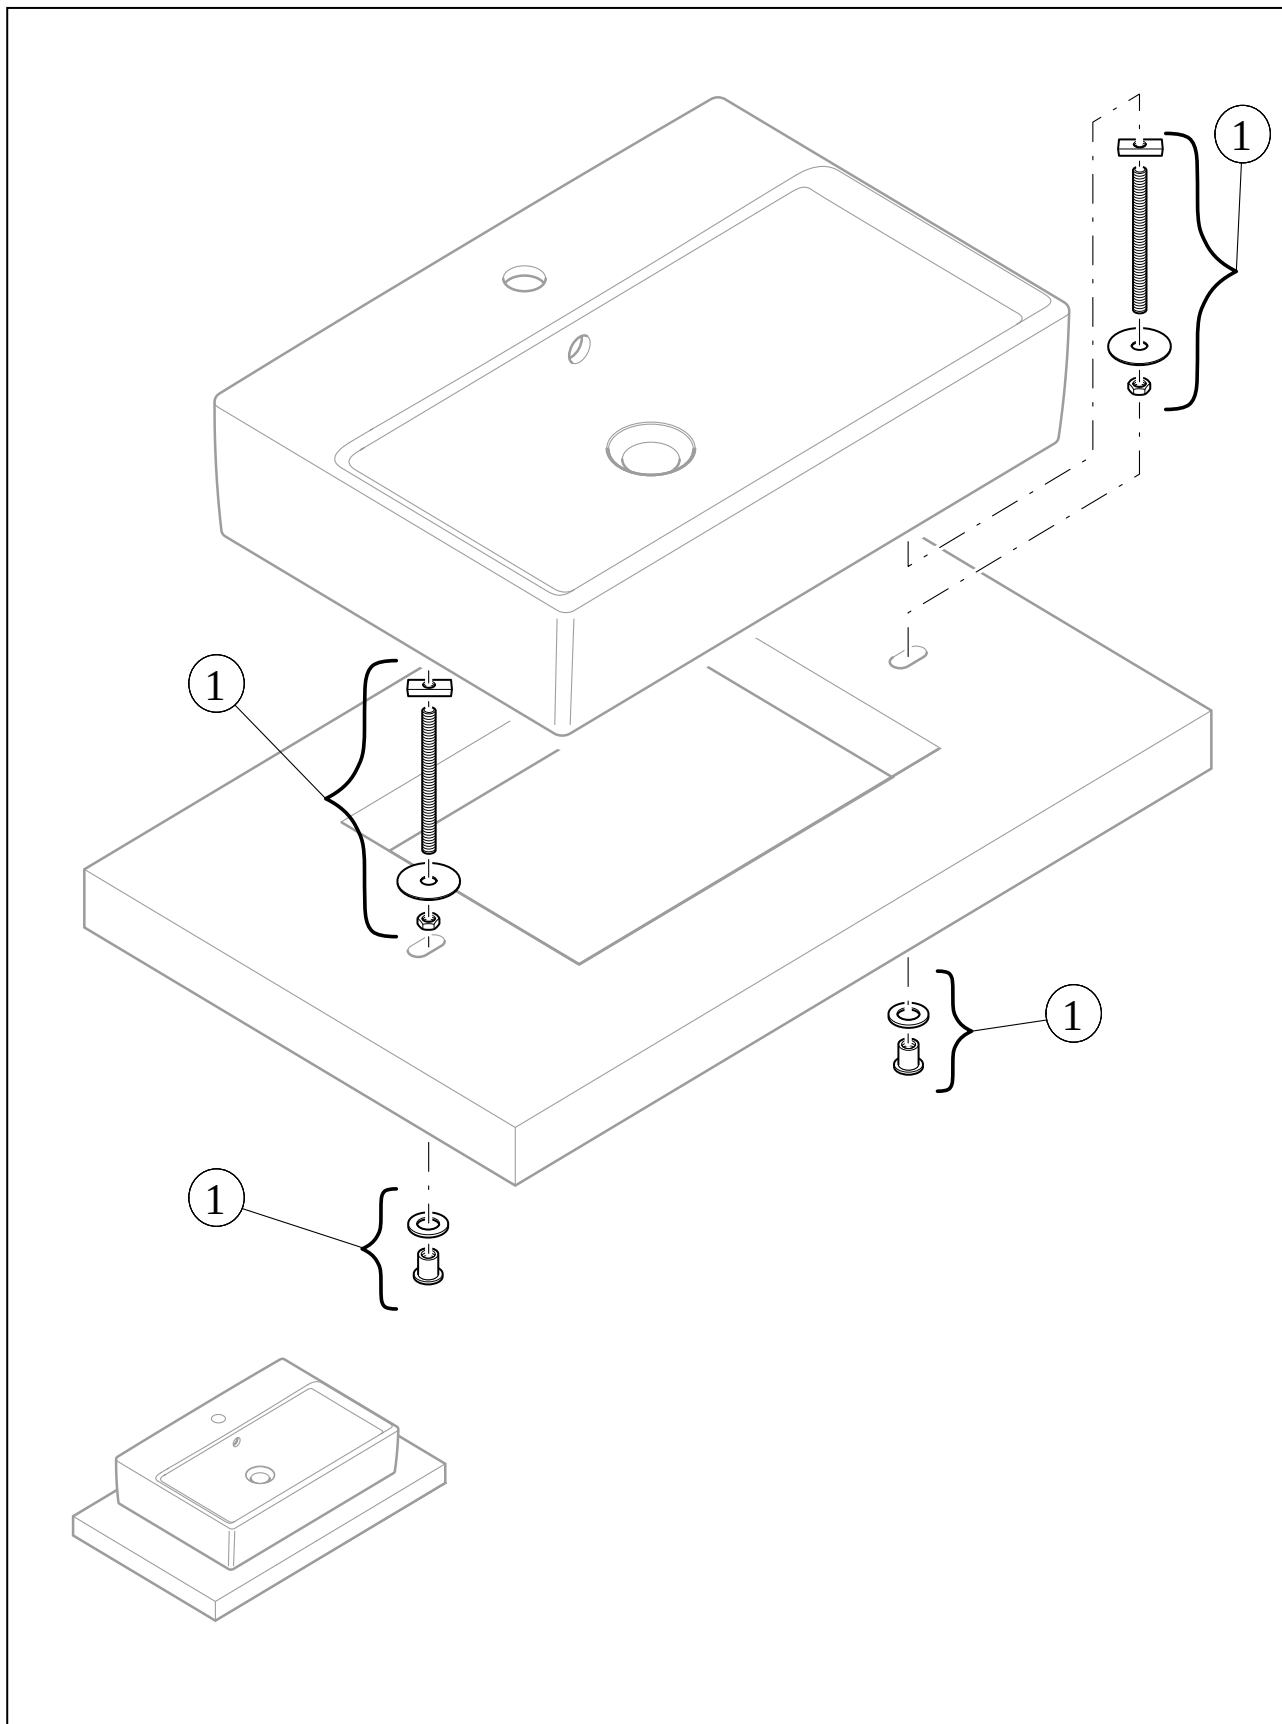

WASHBASINS ARTIS

PRODUCT INFORMATION

1. POSITION

Article number	41986101
Article title	Villeroy & Boch Artis Surface-mounted washbasin, 610 x 410 x 130 mm, without overflow, White Alpin
Product designation	Surface-mounted washbasin
Collection	Artis
Assembly / Assembly type	Surface-mounted
Scope of delivery	1 x surface-mounted washbasin , 1 x fastening set 1 x cut-out template
Ordering information	Please order non-closable drain valve separately.
Length in mm	410
Width in mm	610
Height in mm	130
Interior depth	105
Weight in kg	8,85
express delivery	No
Suitable for	Wall-mounted tap fittings, Matching Villeroy&Boch furniture Tap fitting with raised base
Material	TitanCeram
Surface	glossy
Colour name	White Alpin
With TitanGlaze	No
With overflow	No
EAN number	4051202383022

COLOUR

COLOUR DESIGNATION

White Alpin

TECHNICAL DRAWINGS

41986101

EXPLOSION DRAWINGS

BILL OF MATERIALS

No.	Article No.	Description	Quantity
1	92238700	Fastening set	1